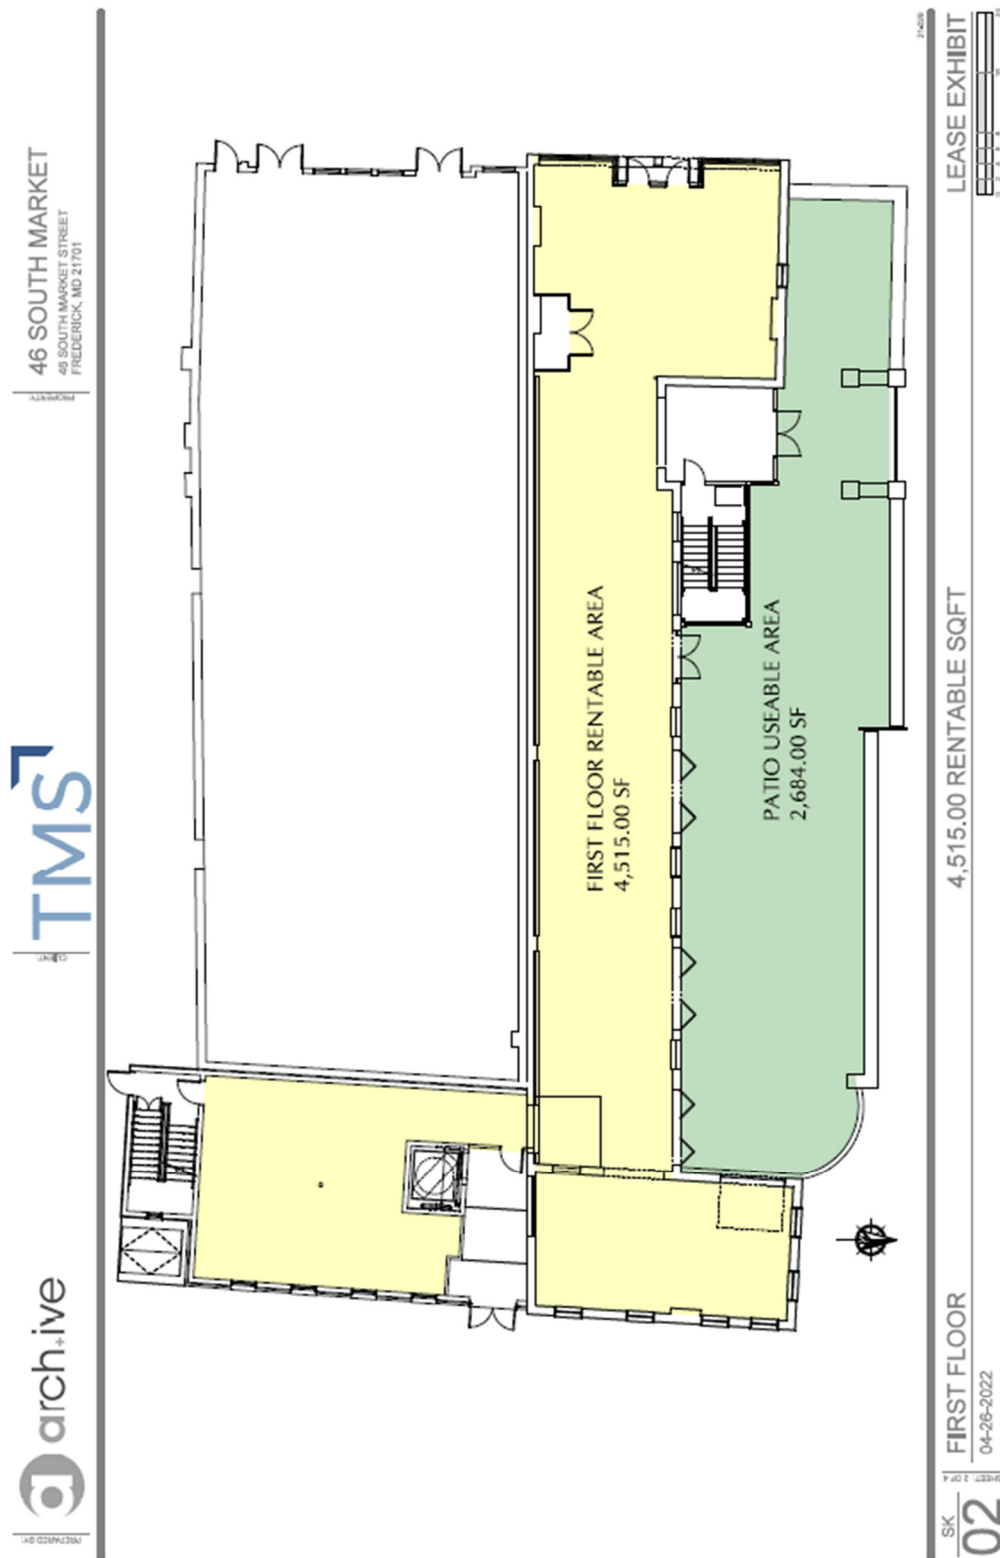

FLOOR PLAN—1st

MacRo LTD.
COMMERCIAL REAL ESTATE™

FOR LEASE 46 South Market Street, Frederick, MD

Disclaimer: Information obtained from sources deemed to be reliable. However, we make no guarantee, warranty or representation. Information, prices, and other data may change without notice.